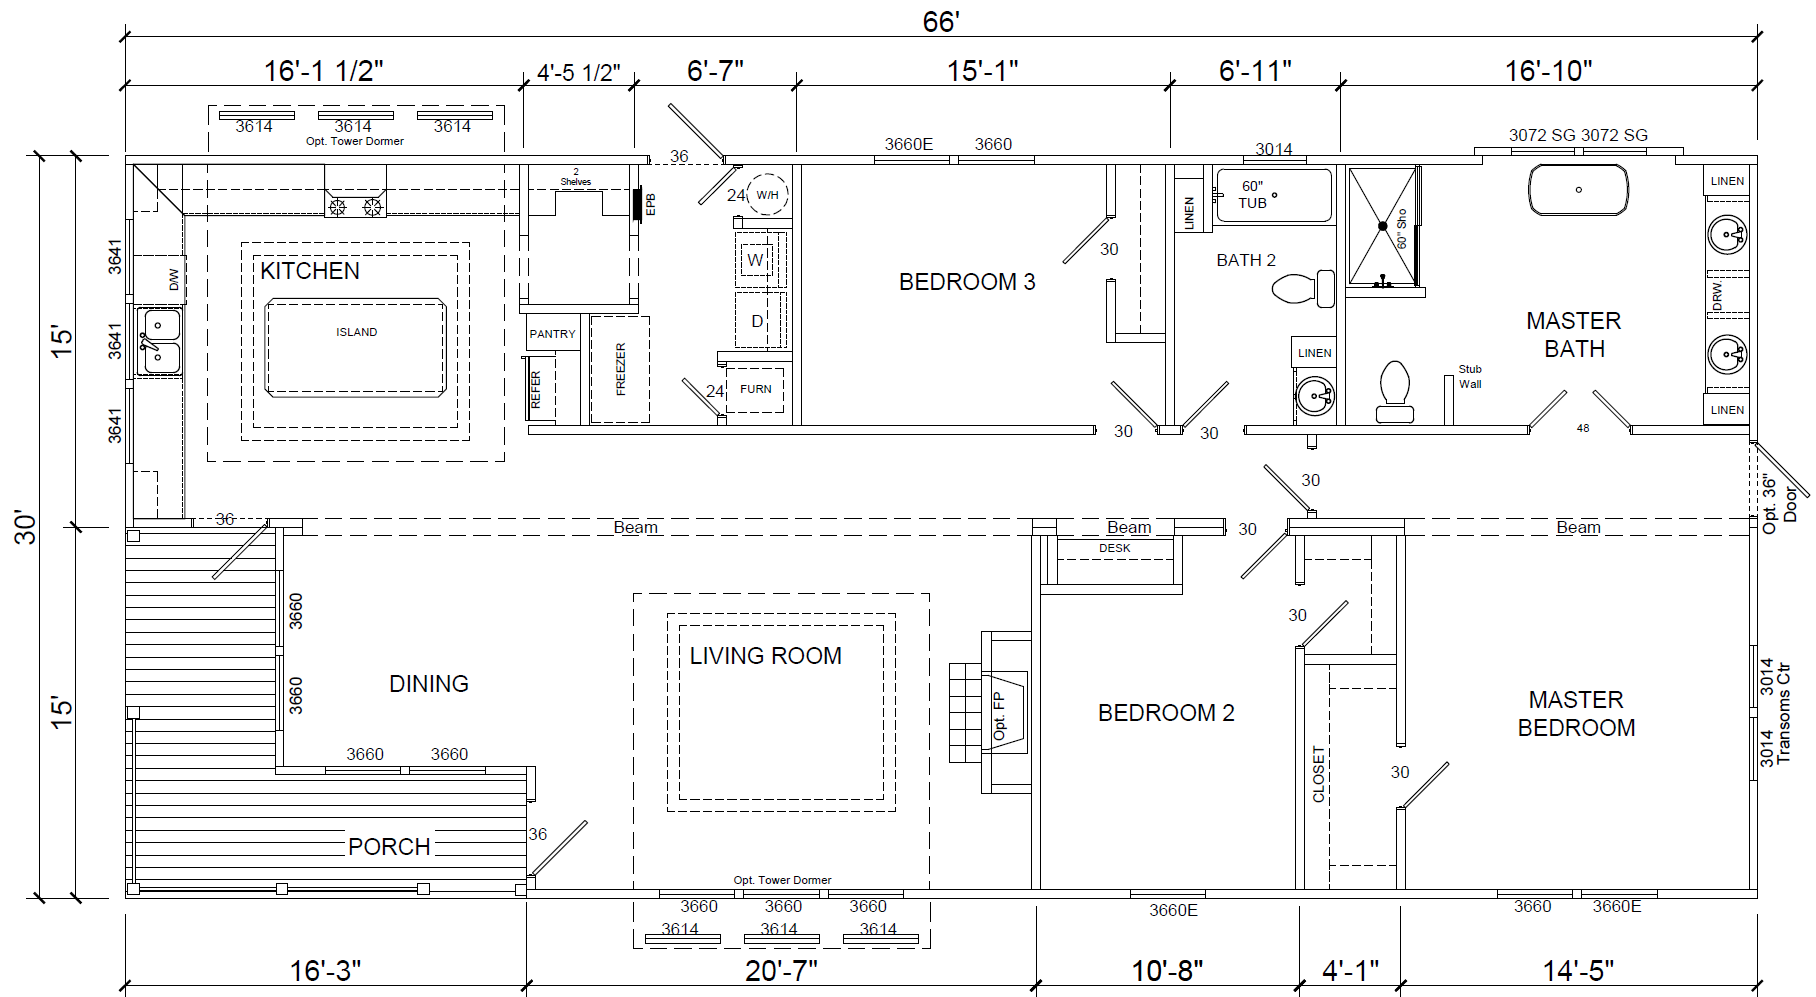

# Platinum 854-B "The Elly May" - RRC Clampett Farmhouse Series

1980 SF

view our display models at 4384 E Interstate 30, Rockwall, Texas 75087

1-877-219-4059 or 972-771-2176

[www.RRCRockwall.com](http://www.RRCRockwall.com)

MHDRET00036207/IHB1526

*Due to continuous improvements, regulations, and material/product changes, floorplan specifications may change without notice.*